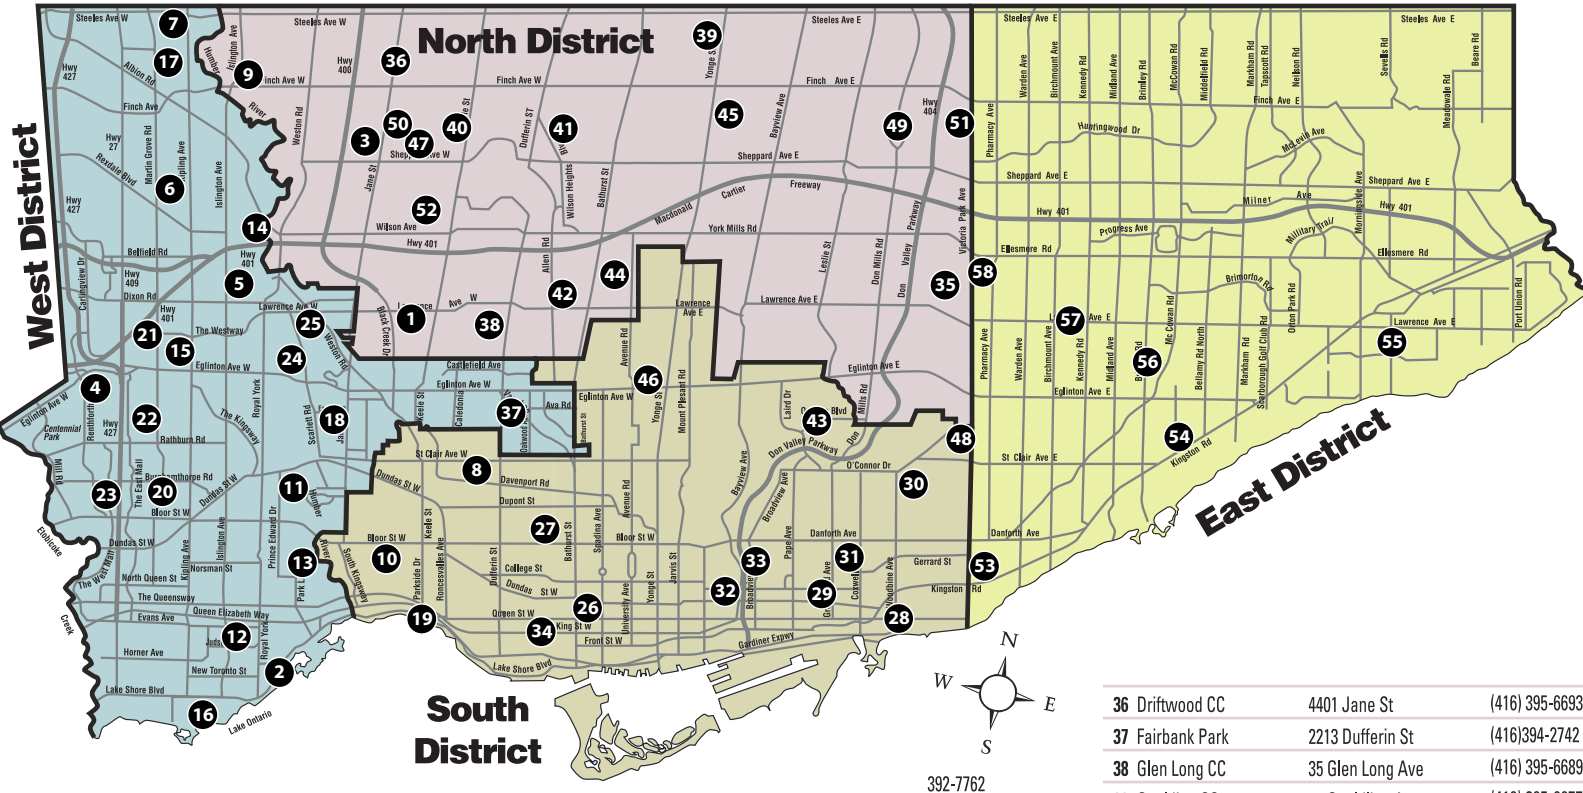

OUTDOOR SWIMMING POOLS

West District		
1	Amesbury	155 Culford Rd (416) 395-6683
2	Amos Waites	2445 Lakeshore Blvd (416) 394-8484
3	Dominico Diluca CC	25 Stanley Rd (416) 395-0130
4	Eringate	121 Wellesworth Dr (416) 394-8485
5	Fairhaven	100 Golfwood Hts (416) 394-8486
6	Flagstaff	42 Mercury Rd (416) 394-8487
7	Gihon Spring	75 Gihon Spring Dr (416) 394-8488
8	Giovanni Caboto	1369 St. Claire Ave W (416) 392-7762
9	Gord & Irene Risk	2650 Finch W (416) 395-6684
10	High Park	1873 Bloor St W (416) 392-7807
11	Lambton-Kingsway	37 Marquis Ave (416) 394-8489
12	Ourland	36 Ourland Ave (416) 394-8490
13	Park Lawn	340 Park Lawn Rd (416) 394-8491
14	Pine Point	15 Grierson Rd (416) 394-8492
15	Richmond Gardens	44 Strathdee Dr (416) 394-8493
16	Rotary	25 Eleventh St (416) 394-8494
17	Smithfield	175 Mount Olive Dr (416) 394-8495

18	Smythe Park	175 Scarlett Rd (416) 394-2741
19	Sunnyside - Gus Ryder	1755 Lake Shore W (416) 392-7929
20	Wedgewood	17 Swan Ave (416) 394-8496
21	Westgrove	15 Redgrave Dr (416) 394-8500
22	West Deane	19 Sedgebrook Dr (416) 394-8497
23	West Mall	370 The West Mall (416) 394-8498
24	Westmount	22 Arcade Dr (416) 394-8499
25	Weston Lions Park	2125 Lawrence Ave W (416) 394-2743
South District		
26	Alexandra	275 Bathurst St (416) 392-7686
27	Alex Duff Memorial	779 Crawford Ave (416) 392-0910
28	Donald D. Summerville	1675 Lake Shore Blvd (416) 392-7688
29	Greenwood	209 Alton Ave (416) 392-7804
30	Kiwanis	375 Cedarvale Ave (416) 396-2815
31	Monarch Park	115 Felstead Ave (416) 392-7831
32	Regent Park	620 Dundas St E (416) 392-7832
33	Riverdale	550 Broadview Ave (416) 392-7801
34	Stanley Park	86 Walnut Ave (416) 392-0703

North District		
35	Broadlands	19 Castlegrove Blvd (416) 395-6675

36	Driftwood CC	4401 Jane St (416) 395-6693
37	Fairbank Park	2213 Dufferin St (416) 394-2742
38	Glen Long CC	35 Glen Long Ave (416) 395-6689
39	Goulding CC	45 Goulding Ave (416) 395-6677
40	Grandravine CC	23 Grandravine Dr (416) 395-6696
41	Irving W. Chapley	205 Wilmington (416) 395-6697
42	Lawrence Heights	5 Replin Rd (416) 395-6687
43	Leaside Park	5 Leaside Dr (416) 396-2846
44	Ledbury	160 Ledbury Ave (416) 395-6688
45	Mitchell Field CC	89 Church Ave (416) 395-6690
46	North Toronto Memorial	200 Eglinton Ave W (416) 392-6591
47	Northwood CC	15 Clubhouse Crt (416) 395-6695
48	O'Connor CC	1386 Victoria Park (416) 395-6682
49	Oriole Resource Centre	2975 Don Mills Rd W (416) 395-7855
50	Oakdale CC	350 Grandravine Dr (416) 395-0489
51	Pleasantview CC	545 Van Horne Ave (416) 395-6681
52	Roding CC	600 Roding St (416) 395-6698

East District		
53	Blantyre Park	180 Fallingbrook Rd (416) 396-4126
54	H.A. Halbert Park	24 Rockwood Dr (416) 396-4125
55	Heron Park CC	292 Manse Rd (416) 396-4063
56	Knob Hill	625 Brimley Rd (416) 396-4128
57	McGregor Park CC	2231 Lawrence Ave E (416) 396-7769
58	Maryvale	1325 Pharmacy Ave (416) 396-4127