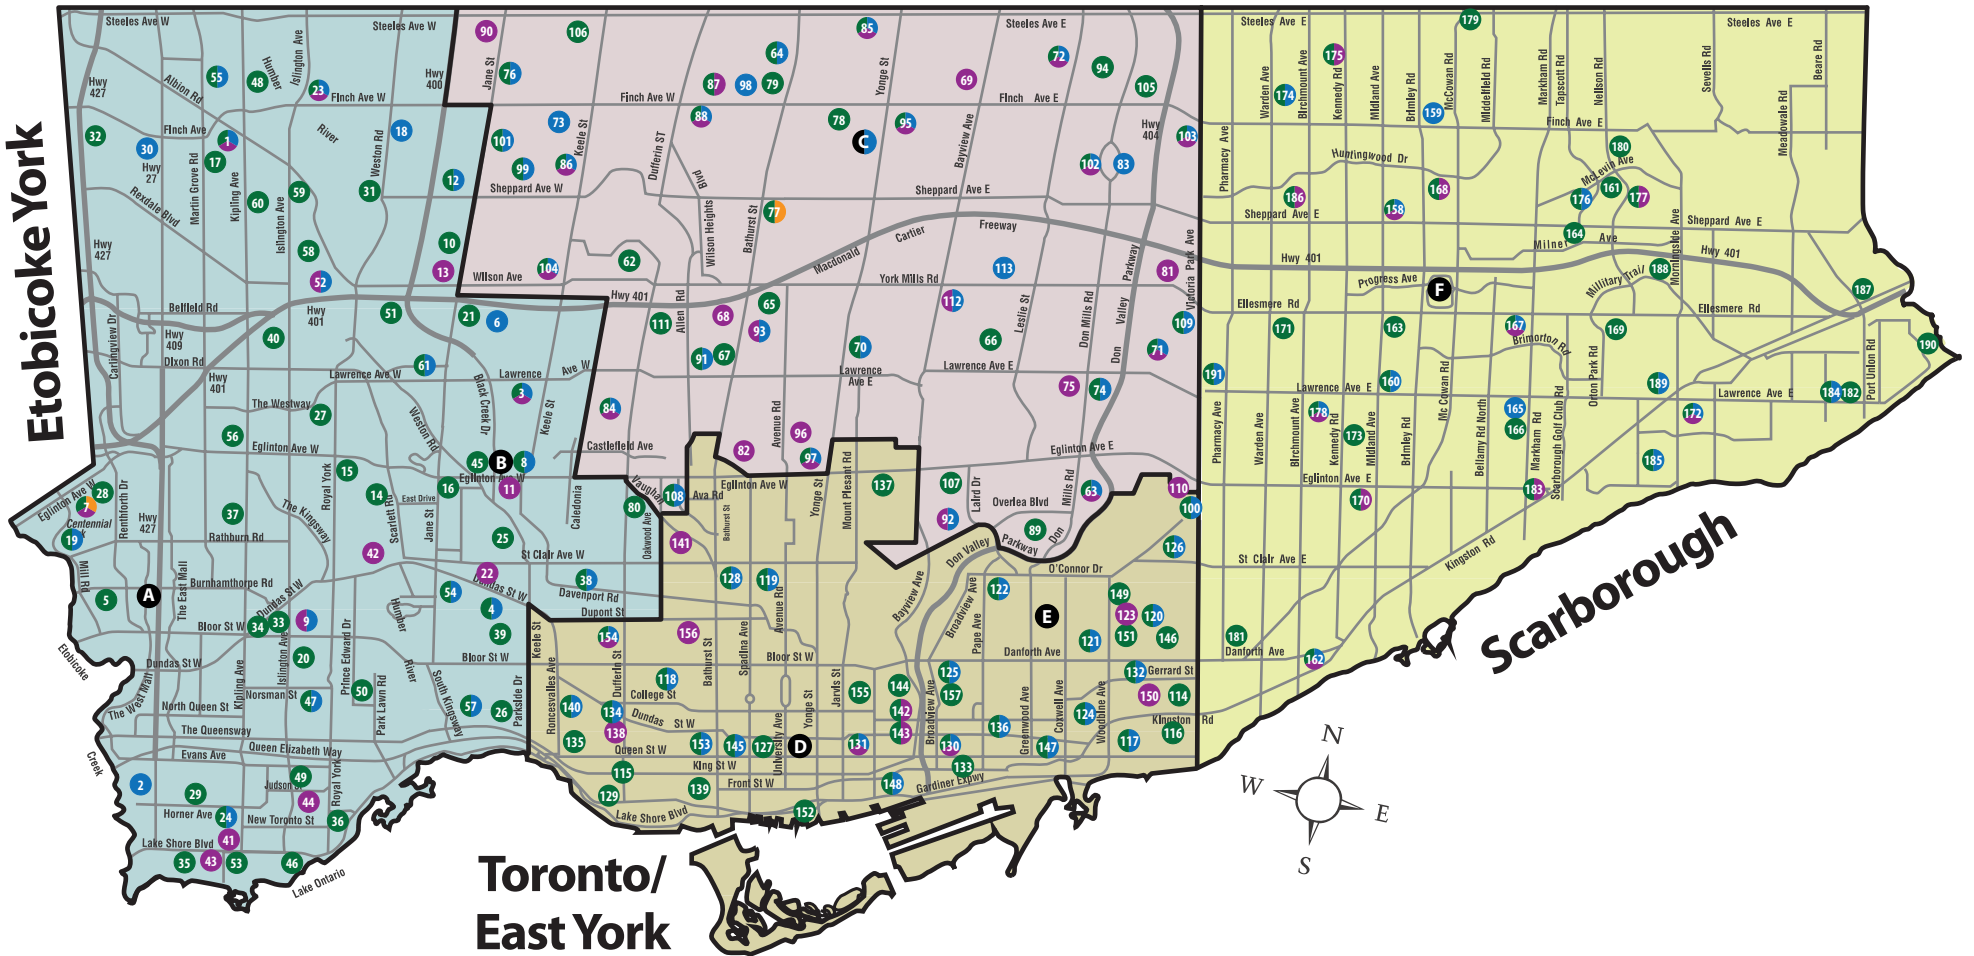

FACILITY MAP

North York

Civic Centre

Recreation Facility/
Community Centre

Swimming Pool
(indoor)

Skating Arena/Rink
(indoor)

Ski Hill

Etobicoke York